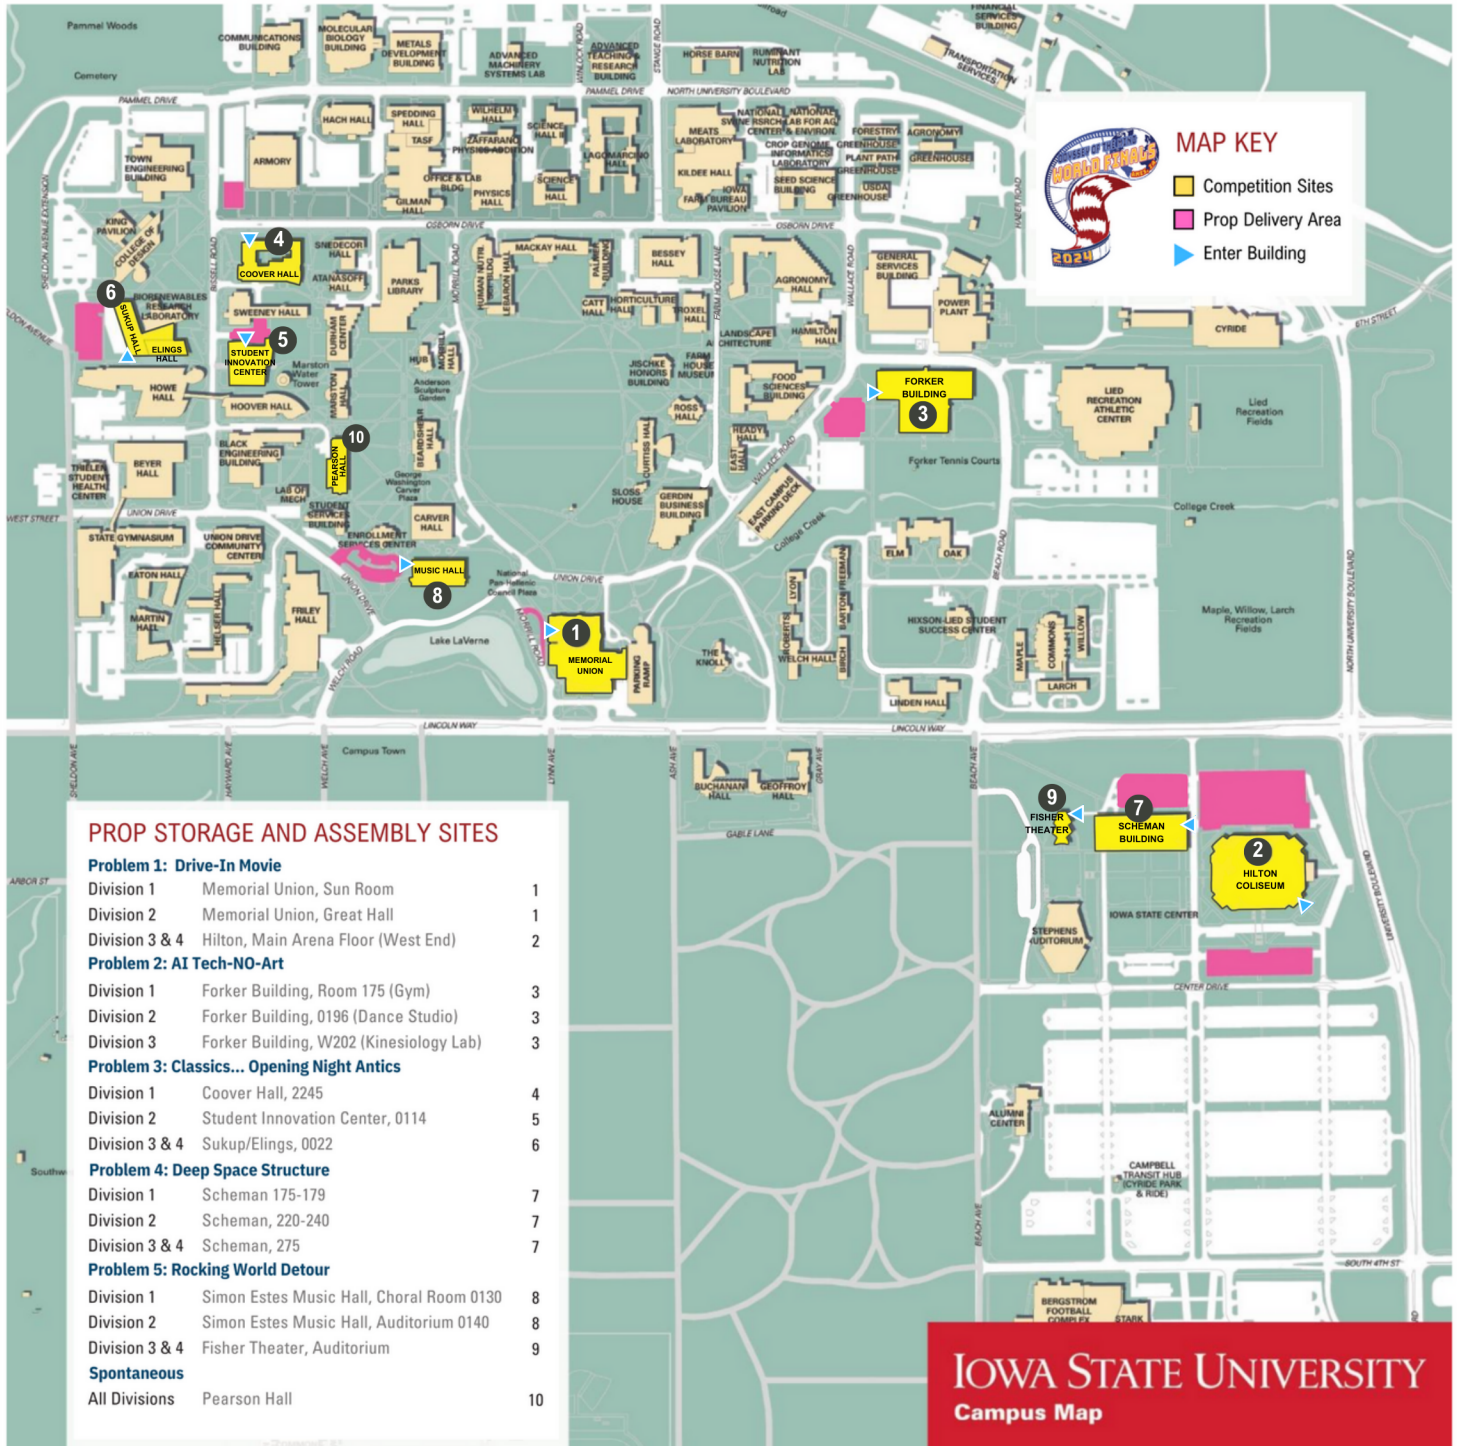

Odyssey of the Mind World Finals 2024

Prop Delivery, Storage and Assembly Sites