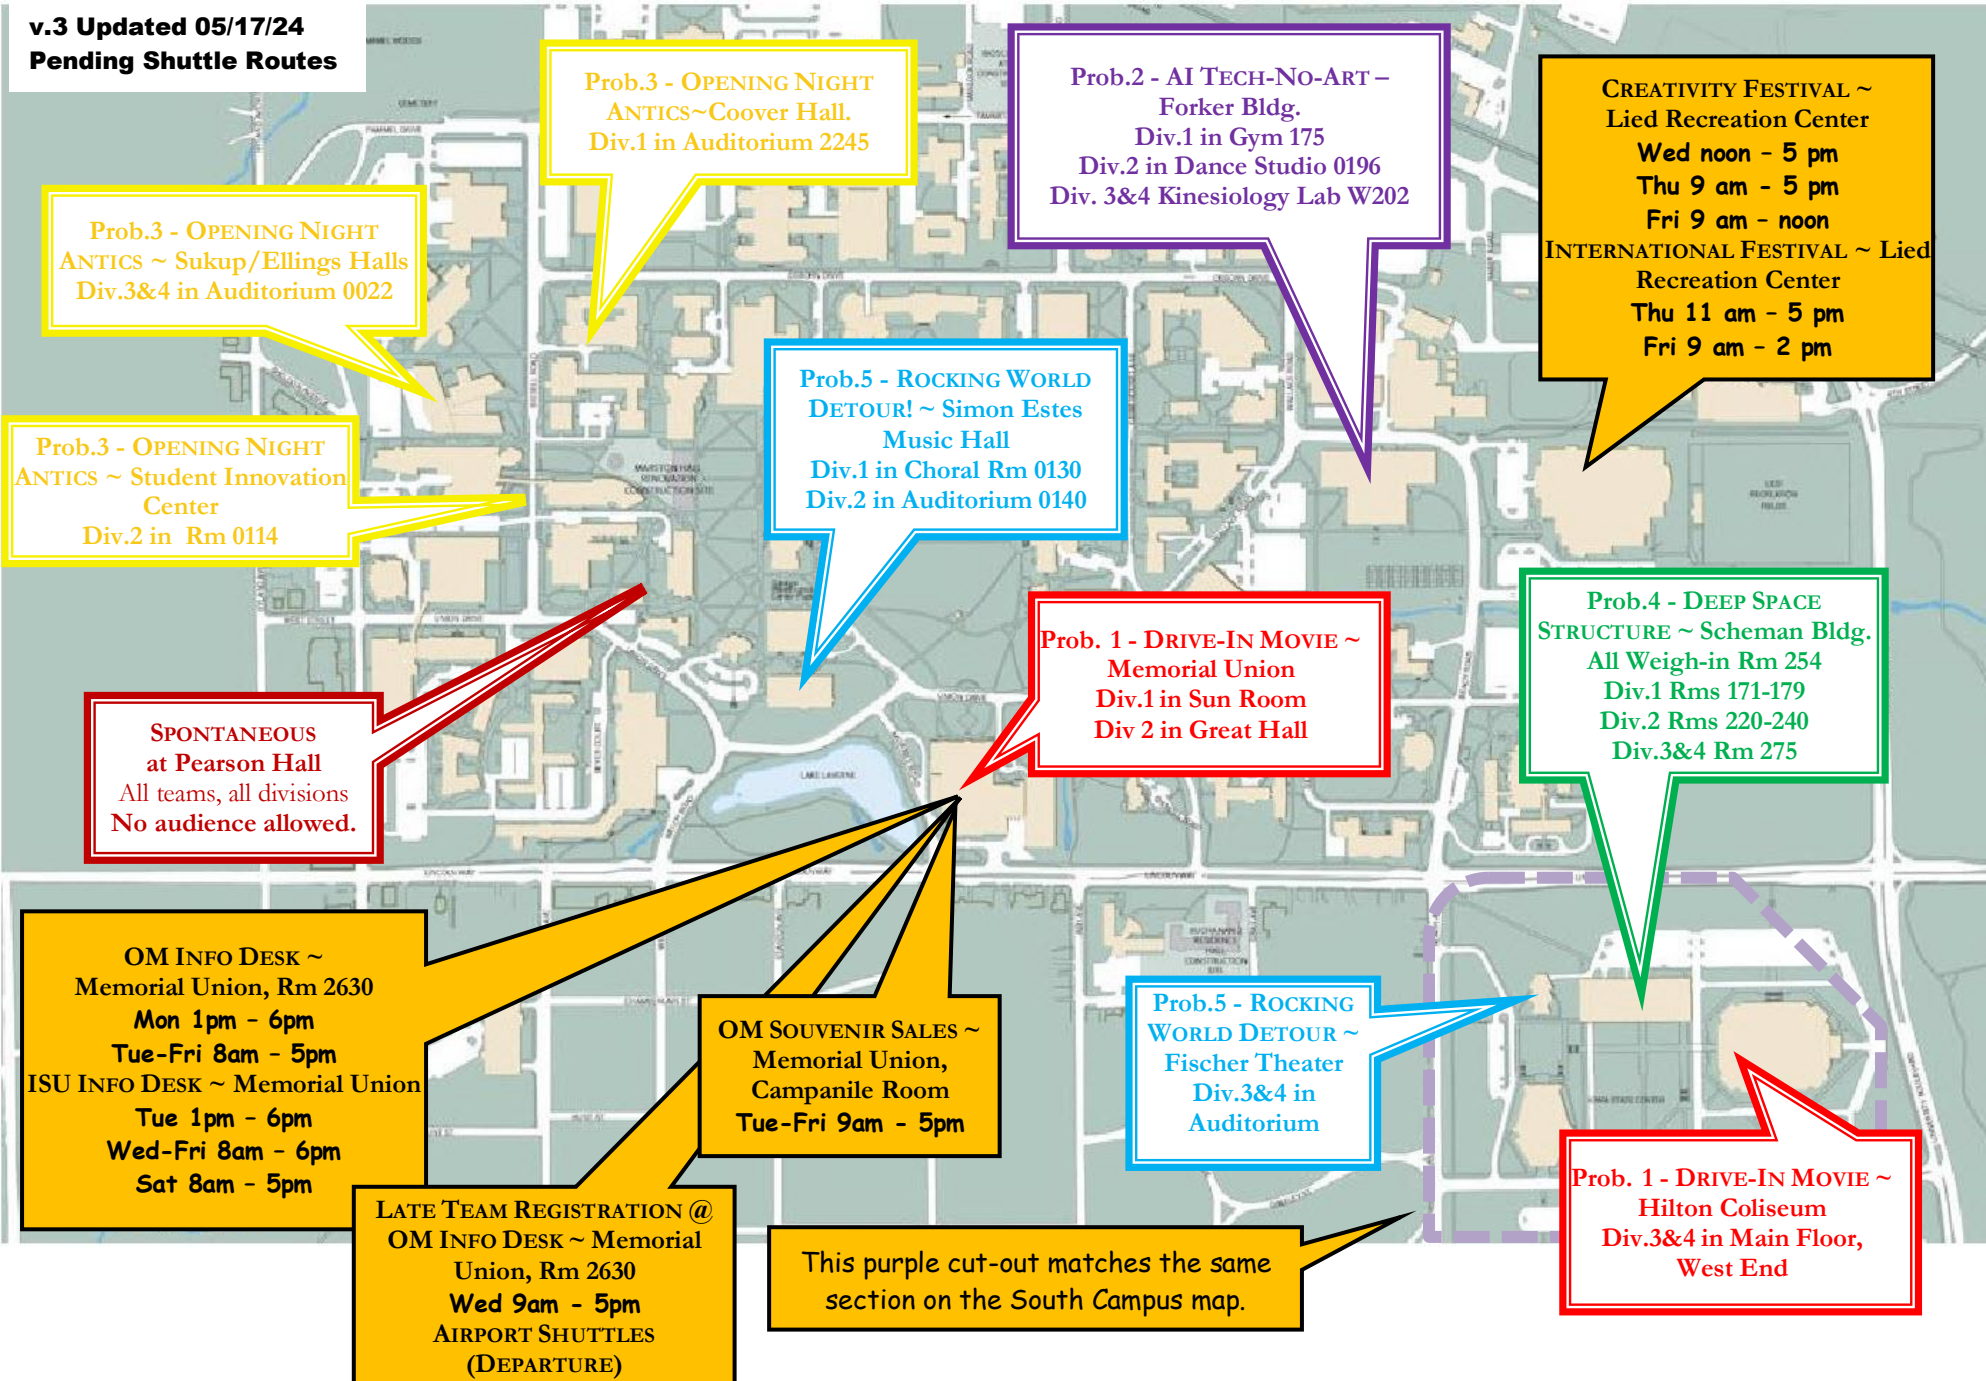

WF 2024 site map by TX OM Central ISU Campus

This map indicates competition sites with the free CyRide OM shuttle stops for planning purposes only. The official version of the map published by ISU includes housing and full walking paths.

v.3 Updated 05/17/24
Pending Shuttle Routes

WF 2024 site map by TX OM ISU South Section

This map indicates competition sites with the free CyRide OM shuttle stops for planning purposes only. The official version of the map published by ISU includes housing and full walking paths.

**PUBLIC FREE PARKING
@ Iowa State Center**
Lots C3, C4, C5, D3, D5, D5.
NO overnight parking on Friday
night past 2 am

**AIRPORT SHUTTLE (ARRIVALS)
&
PUBLIC FREE PARKING
@ Jack Trice**
Lots S2, S3, S5, S6 –
Some lots will be used exclusively
by the shuttles.

**POST AWARDS PARTIES ~
Gateway Hotel
Coaches Recovery Party**
Fri 9:30 pm - 1:00 am

**TEAM REGISTRATION ~ SEZ Club
Level 2**
Mon 2 pm - midnight
Tue noon - midnight

**OM SOUVENIR SALES ~
SEZ Club Level 1**
Mon 2 pm to 9 pm
Tue 9 am to 5 pm