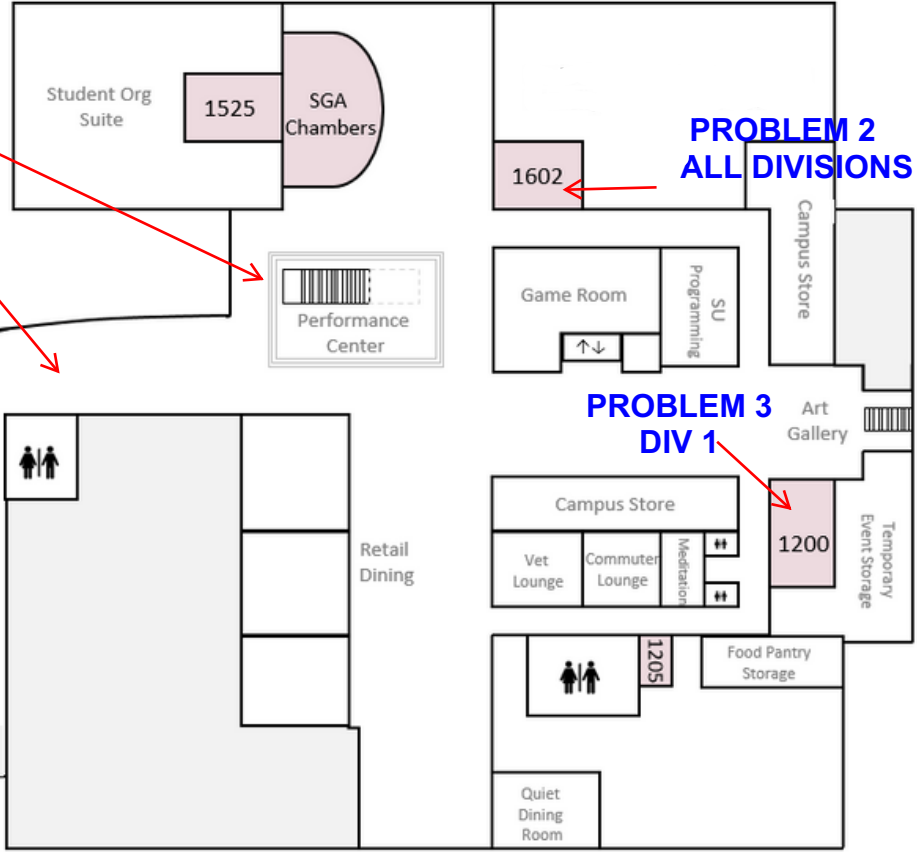

ODYSSEY OF THE MIND TEXAS STATE TOURNAMENT HUBBARD HALL

**Performance Center
Team Registration
Sales
Paperwork Check
Volunteer Check-In**

**FRIDAY MIXER
6:30PM - 8:30PM
TEAM TOURS
6:30, 7:00, 7:30**

1st Floor

**PROBLEM 3
DIV 2/3**

Auditorium

**LOADING DOCK
ONLY P1, P2, P3, P5
PLEASE CHECK YOUR
DROP OFF TIME**

**PROBLEM 2
ALL DIVISIONS**

**PROBLEM 3
DIV 1**

**PLEASE : PROPS MUST ONLY BE DROPPED
OFF AT THE LOADING DOCK, PLEASE DO NOT
BRING PROPS THROUGH THE BUILDING
ENTRANCES**

2nd Floor

**AWARDS
6PM**

**PROBLEM 1
DIV 1**

Southwest Ballroom

**PROBLEM 1
DIV. 2/3**

**PROBLEM 5
DIV 1**

2231

A B

Rotunda

Quiet Lounge

**PROBLEM 5
DIV 2/3**

2238

Southeast Ballroom

**PROBLEM 4 (FRONT DOOR), SPONTANEOUS (BACK DOOR) AND JUDGES CHECK-IN
ARE LOCATED IN THE ARTS & SCIENCES BUILDING.
PLEASE FOLLOW THE SIGNS POSTED ON CAMPUS**